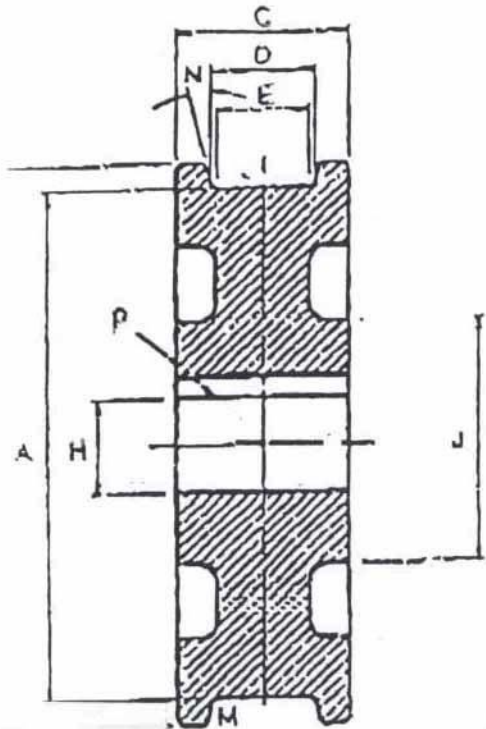

27" CRANE WHEEL

TREAD DIAMETER "A"	27
TREAD TYPE "M"	STRAIGHT
TREAD WIDTH LOWER "E"	4 1/2
BORE DIAMETER "H"	7 1/2
OUTSIDE DIAMETER "B"	29 1/2
WIDTH OVER FLANGES "C"	7
TREAD WIDTH UPPER "D"	5 1/4
HUB DIAMETER "J"	14