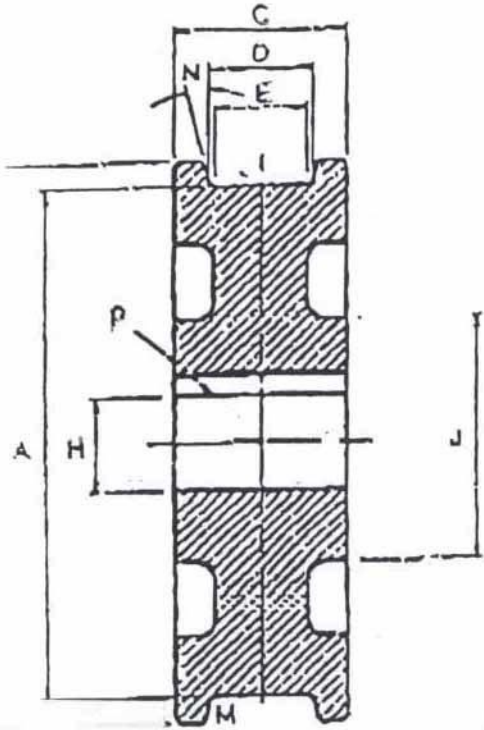

27" CRANE WHEEL

TREAD DIAMETER "A"	27
TREAD TYPE "M"	TAPERED
TREAD WIDTH LOWER "E"	4 5/8
BORE DIAMETER "H"	6 1/2
OUTSIDE DIAMETER "B"	29
WIDTH OVER FLANGES "C"	6 1/2
TREAD WIDTH UPPER "D"	5
HUB DIAMETER "J"	12 1/2