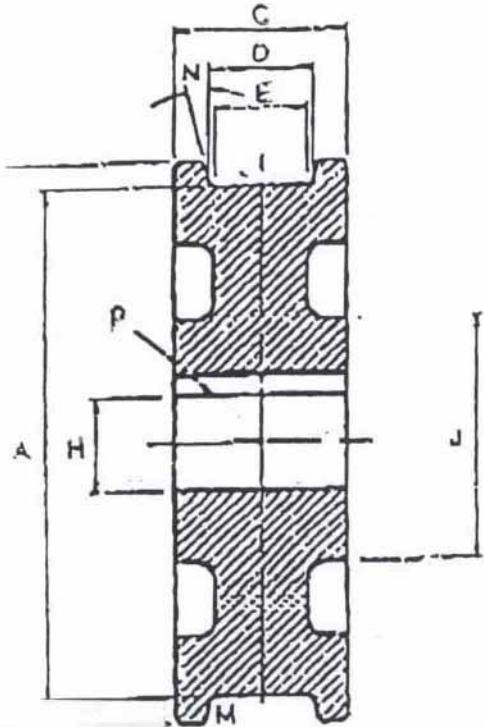

27" CRANE WHEEL

| | |
|------------------------|----------|
| TREAD DIAMETER "A" | 27 |
| TREAD TYPE "M" | STRAIGHT |
| TREAD WIDTH LOWER "E" | 4 1/4 |
| BORE DIAMETER "H" | 7 1/2 |
| OUTSIDE DIAMETER "B" | 29 |
| WIDTH OVER FLANGES "C" | 7 |
| TREAD WIDTH UPPER "D" | 5 |
| HUB DIAMETER "J" | 14 |