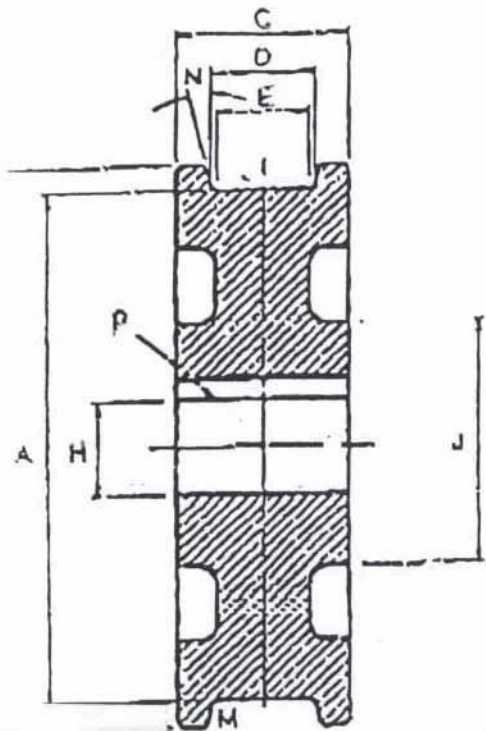

27" CRANE WHEEL

TREAD DIAMETER "A"	27
TREAD TYPE "M"	TAPERED
TREAD WIDTH LOWER "E"	4
BORE DIAMETER "H"	6 3/4
OUTSIDE DIAMETER "B"	29
WIDTH OVER FLANGES "C"	6 1/4
TREAD WIDTH UPPER "D"	4 1/2
HUB DIAMETER "J"	12 5/8