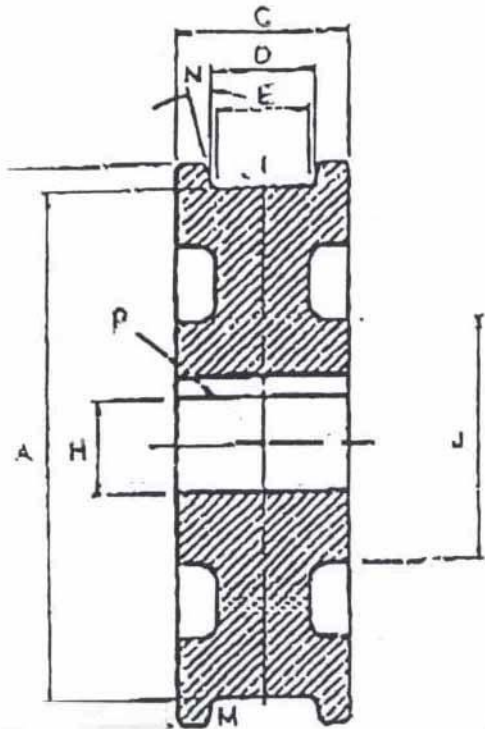

## 26" CRANE WHEEL

TREAD DIAMETER "A"	26
TREAD TYPE "M"	STRAIGHT
TREAD WIDTH LOWER "E"	4 3/4
BORE DIAMETER "H"	6 1/2
OUTSIDE DIAMETER "B"	29
WIDTH OVER FLANGES "C"	7
TREAD WIDTH UPPER "D"	5 1/2
HUB DIAMETER "J"	14 1/2

FIGURE 1

INVENTORY ID: 114783-000-00