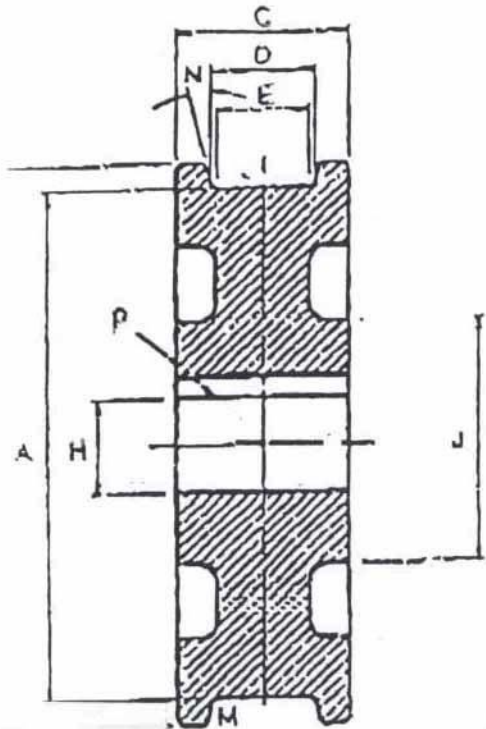

## 26" CRANE WHEEL

TREAD DIAMETER "A"	26
TREAD TYPE "M"	STRAIGHT
TREAD WIDTH LOWER "E"	4 1/2
BORE DIAMETER "H"	6 1/2
OUTSIDE DIAMETER "B"	29
WIDTH OVER FLANGES "C"	7
TREAD WIDTH UPPER "D"	5 1/2
HUB DIAMETER "J"	14