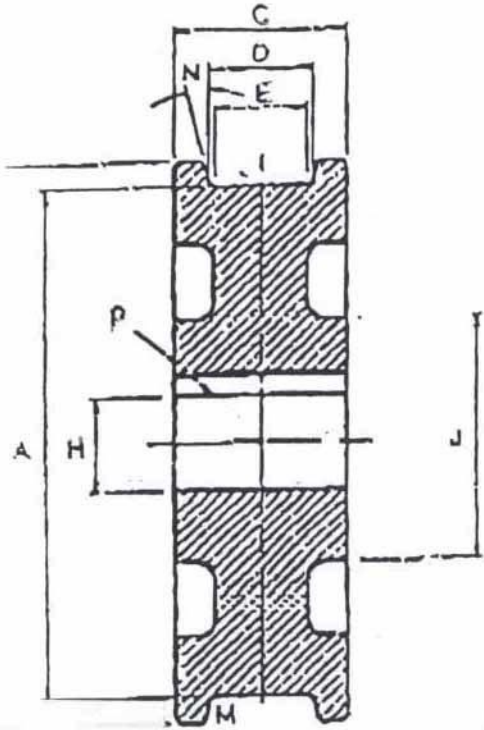

24" CRANE WHEEL

TREAD DIAMETER "A"	24
TREAD TYPE "M"	TAPERED
TREAD WIDTH LOWER "E"	3 1/8
BORE DIAMETER "H"	5 3/4
OUTSIDE DIAMETER "B"	26
WIDTH OVER FLANGES "C"	5 1/2
TREAD WIDTH UPPER "D"	3 3/4
HUB DIAMETER "J"	13