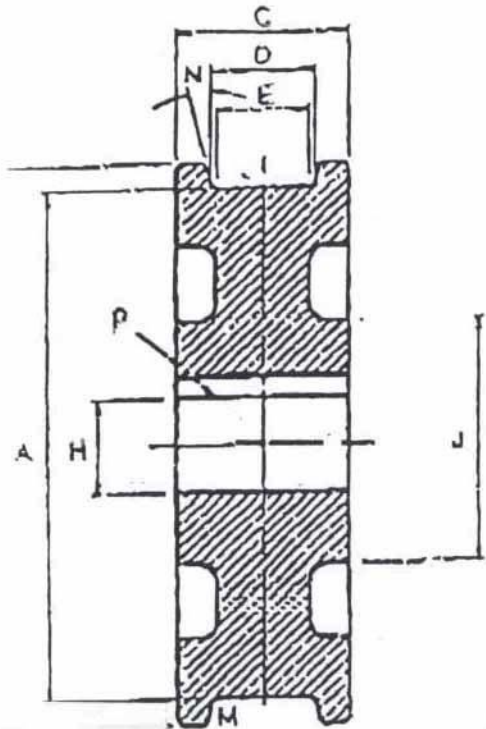

24" CRANE WHEEL

TREAD DIAMETER "A"	24
TREAD TYPE "M"	TAPERED
TREAD WIDTH LOWER "E"	3 1/4
BORE DIAMETER "H"	5 3/4
OUTSIDE DIAMETER "B"	26
WIDTH OVER FLANGES "C"	5 1/4
TREAD WIDTH UPPER "D"	4
HUB DIAMETER "J"	9 1/2