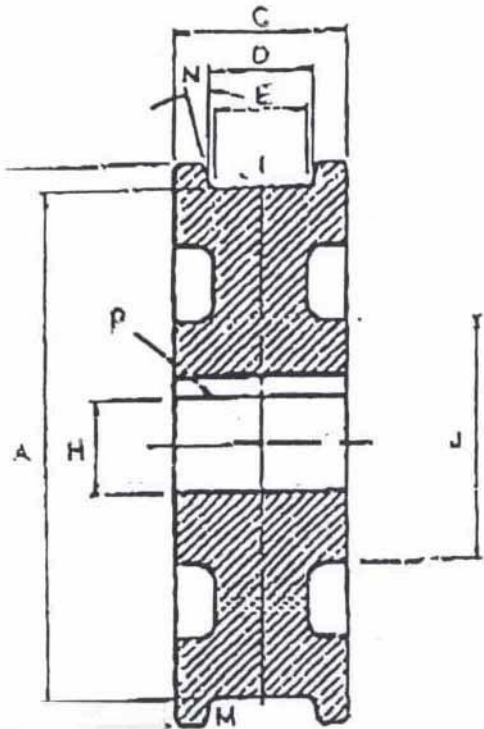

## 24" CRANE WHEEL

TREAD DIAMETER "A"	24
TREAD TYPE "M"	STRAIGHT
TREAD WIDTH LOWER "E"	3 1/4
BORE DIAMETER "H"	5 3/4
OUTSIDE DIAMETER "B"	26
WIDTH OVER FLANGES "C"	5 1/2
TREAD WIDTH UPPER "D"	4
HUB DIAMETER "J"	11

FIGURE 1

INVENTORY ID: 114777-000-00