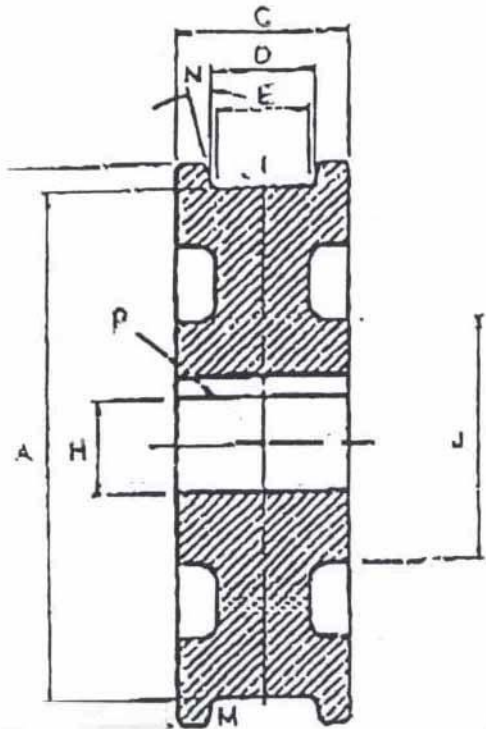

## 24" CRANE WHEEL

TREAD DIAMETER "A"	24
TREAD TYPE "M"	TAPERED
TREAD WIDTH LOWER "E"	3 1/8
BORE DIAMETER "H"	7
OUTSIDE DIAMETER "B"	26
WIDTH OVER FLANGES "C"	5 1/2
TREAD WIDTH UPPER "D"	4
HUB DIAMETER "J"	12