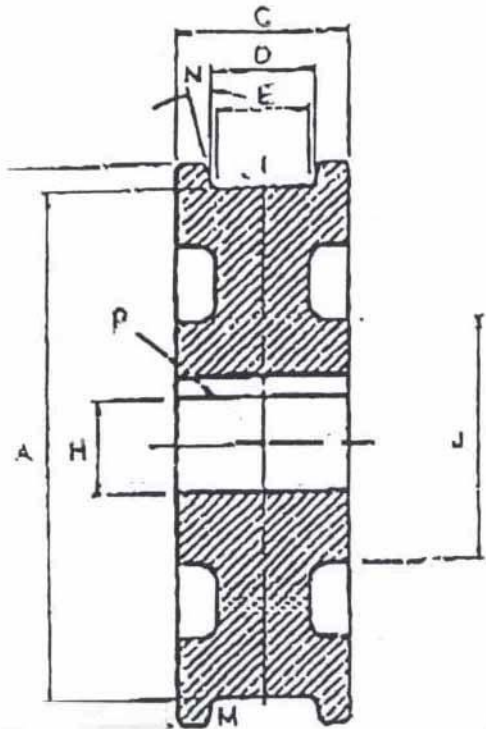

24" CRANE WHEEL

TREAD DIAMETER "A"	24
TREAD TYPE "M"	STRAIGHT
TREAD WIDTH LOWER "E"	3 5/8
BORE DIAMETER "H"	6 1/2
OUTSIDE DIAMETER "B"	26
WIDTH OVER FLANGES "C"	6 1/2
TREAD WIDTH UPPER "D"	4 1/2
HUB DIAMETER "J"	12 1/2