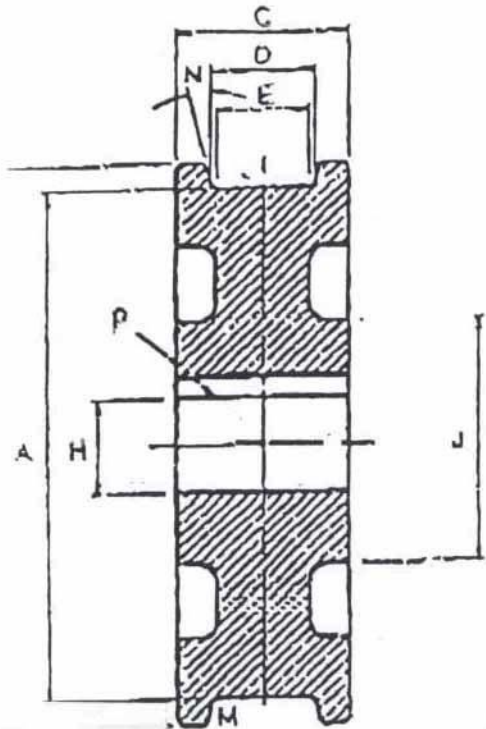

## 24" CRANE WHEEL

TREAD DIAMETER "A"	24
TREAD TYPE "M"	STRAIGHT
TREAD WIDTH LOWER "E"	2 5/8
BORE DIAMETER "H"	5 1/2
OUTSIDE DIAMETER "B"	25 5/8
WIDTH OVER FLANGES "C"	5 1/4
TREAD WIDTH UPPER "D"	3 1/2
HUB DIAMETER "J"	13 1/2

FIGURE 1

INVENTORY ID: 114772-000-00