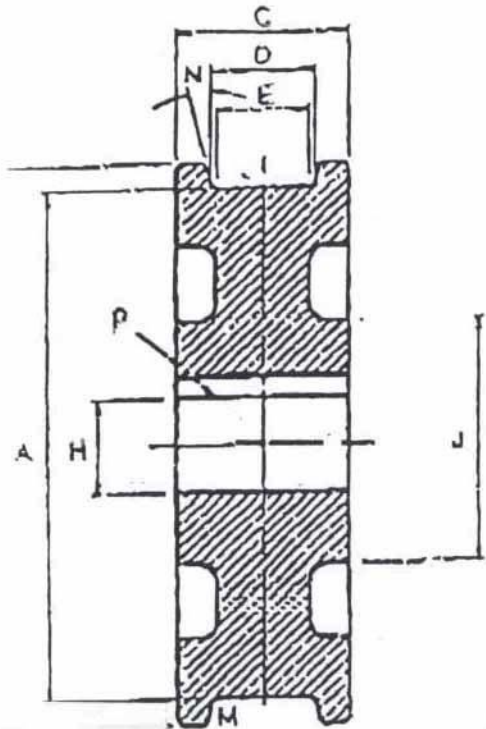

24" CRANE WHEEL

| | |
|------------------------|----------|
| TREAD DIAMETER "A" | 24 |
| TREAD TYPE "M" | STRAIGHT |
| TREAD WIDTH LOWER "E" | 3 1/8 |
| BORE DIAMETER "H" | 5 1/4 |
| OUTSIDE DIAMETER "B" | 26 |
| WIDTH OVER FLANGES "C" | 5 1/4 |
| TREAD WIDTH UPPER "D" | 3 3/4 |
| HUB DIAMETER "J" | 12 1/2 |