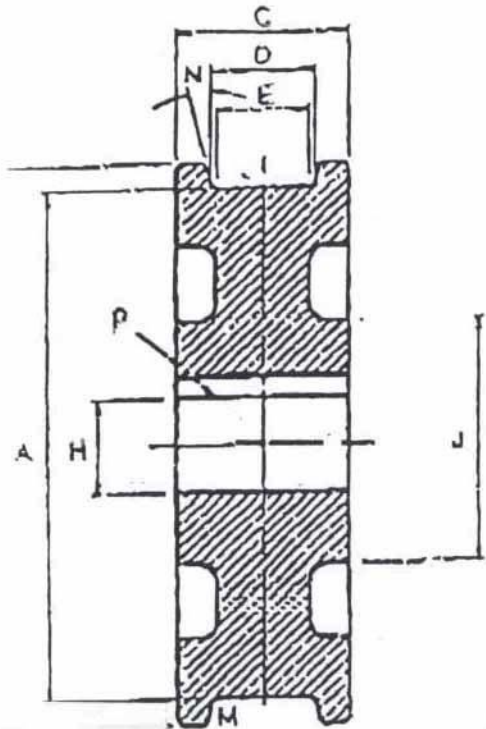

24" CRANE WHEEL

TREAD DIAMETER "A"	24
TREAD TYPE "M"	STRAIGHT
TREAD WIDTH LOWER "E"	2 3/4
BORE DIAMETER "H"	5 1/2
OUTSIDE DIAMETER "B"	25 3/4
WIDTH OVER FLANGES "C"	5 1/4
TREAD WIDTH UPPER "D"	3 1/4
HUB DIAMETER "J"	12