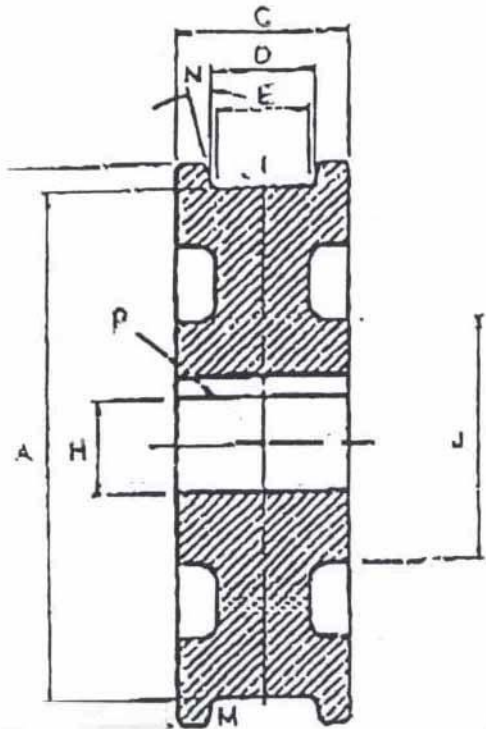

24" CRANE WHEEL

TREAD DIAMETER "A"	24
TREAD TYPE "M"	STRAIGHT
TREAD WIDTH LOWER "E"	2 1/2
BORE DIAMETER "H"	5 1/8
OUTSIDE DIAMETER "B"	26
WIDTH OVER FLANGES "C"	5
TREAD WIDTH UPPER "D"	3 3/4
HUB DIAMETER "J"	10 7/8