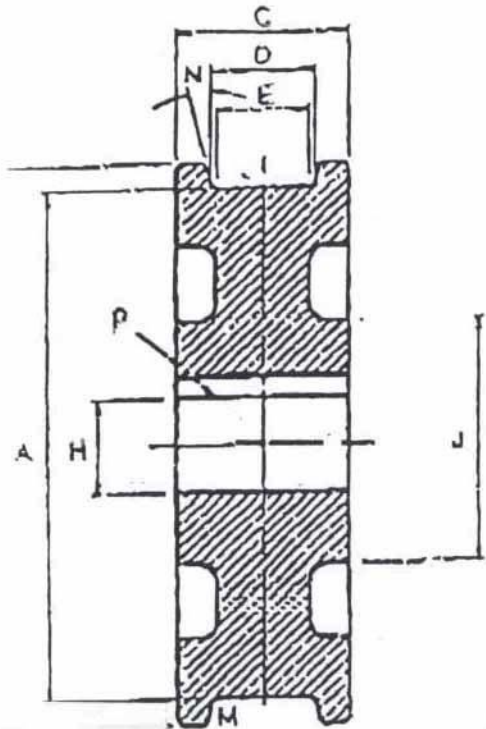

24" CRANE WHEEL

TREAD DIAMETER "A"	24
TREAD TYPE "M"	STRAIGHT
TREAD WIDTH LOWER "E"	2 1/2
BORE DIAMETER "H"	5 1/2
OUTSIDE DIAMETER "B"	26
WIDTH OVER FLANGES "C"	5
TREAD WIDTH UPPER "D"	3 1/4
HUB DIAMETER "J"	10