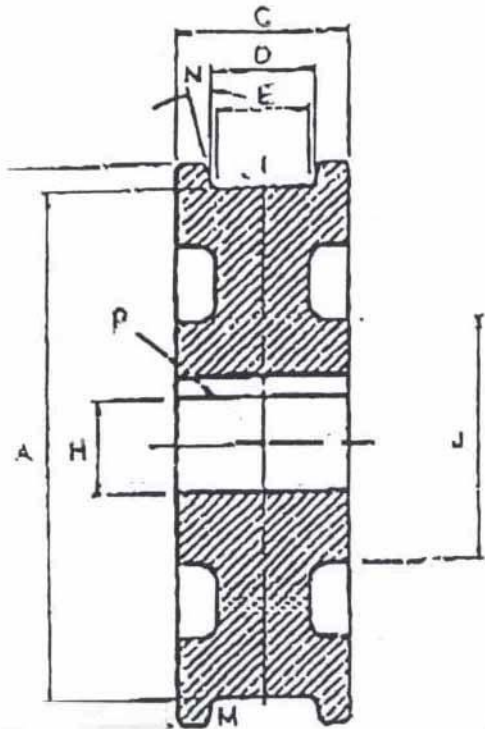

## 24" CRANE WHEEL

TREAD DIAMETER "A"	24
TREAD TYPE "M"	STRAIGHT
TREAD WIDTH LOWER "E"	2 5/8
BORE DIAMETER "H"	5 3/4
OUTSIDE DIAMETER "B"	26
WIDTH OVER FLANGES "C"	5
TREAD WIDTH UPPER "D"	3 1/2
HUB DIAMETER "J"	11

INVENTORY ID: 114762-000-00