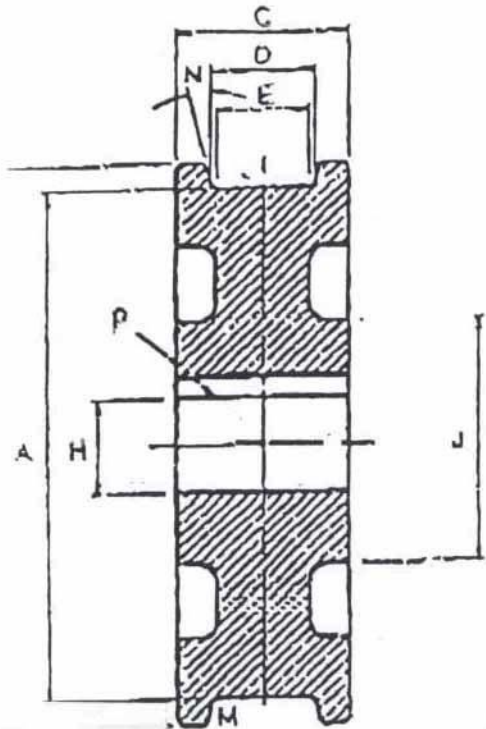

24" CRANE WHEEL

TREAD DIAMETER "A"	24
TREAD TYPE "M"	STRAIGHT
TREAD WIDTH LOWER "E"	2 3/4
BORE DIAMETER "H"	6
OUTSIDE DIAMETER "B"	25 1/2
WIDTH OVER FLANGES "C"	5
TREAD WIDTH UPPER "D"	3 1/2
HUB DIAMETER "J"	10 1/4