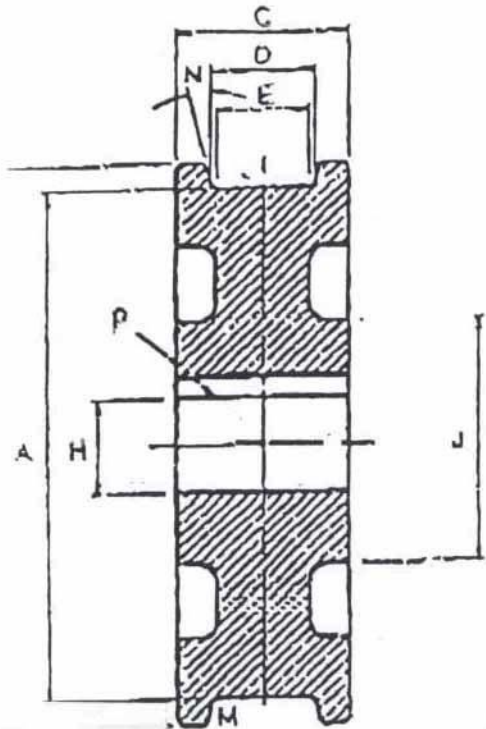

24" CRANE WHEEL

TREAD DIAMETER "A"	24
TREAD TYPE "M"	
TREAD WIDTH LOWER "E"	3 3/4
BORE DIAMETER "H"	4 3/8
OUTSIDE DIAMETER "B"	26
WIDTH OVER FLANGES "C"	6 3/8
TREAD WIDTH UPPER "D"	
HUB DIAMETER "J"	12 X 7