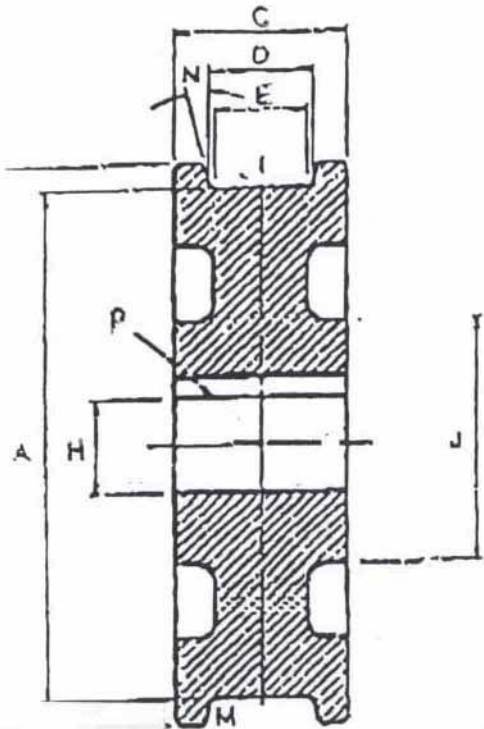

24" CRANE WHEEL

TREAD DIAMETER "A"	24
TREAD TYPE "M"	STRAIGHT
TREAD WIDTH LOWER "E"	4 1/4
BORE DIAMETER "H"	6
OUTSIDE DIAMETER "B"	26
WIDTH OVER FLANGES "C"	6 1/2
TREAD WIDTH UPPER "D"	5
HUB DIAMETER "J"	13