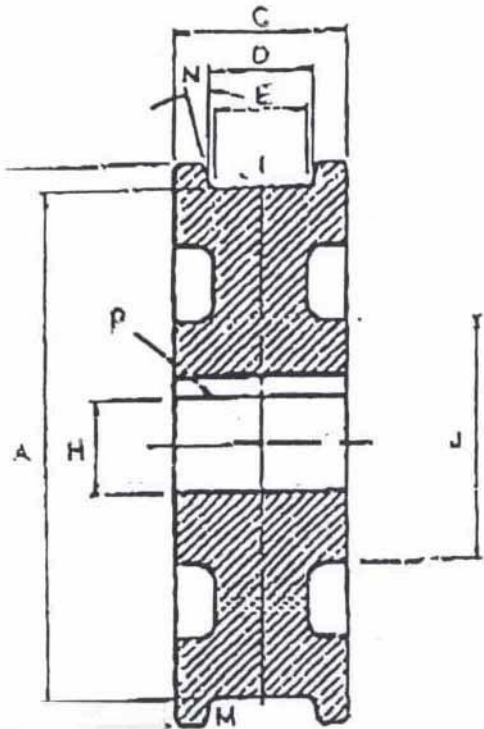

24" CRANE WHEEL

TREAD DIAMETER "A"	24
TREAD TYPE "M"	TAPERED
TREAD WIDTH LOWER "E"	3 1/2
BORE DIAMETER "H"	6 5/8
OUTSIDE DIAMETER "B"	26
WIDTH OVER FLANGES "C"	6
TREAD WIDTH UPPER "D"	4 1/2
HUB DIAMETER "J"	12