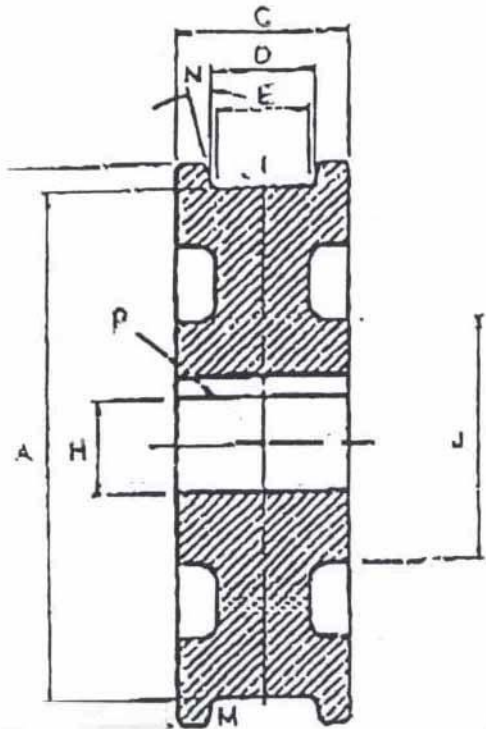

24" CRANE WHEEL

TREAD DIAMETER "A"	24
TREAD TYPE "M"	TAPERED
TREAD WIDTH LOWER "E"	5 1/2
BORE DIAMETER "H"	6 1/2
OUTSIDE DIAMETER "B"	26
WIDTH OVER FLANGES "C"	6
TREAD WIDTH UPPER "D"	4 1/2
HUB DIAMETER "J"	12