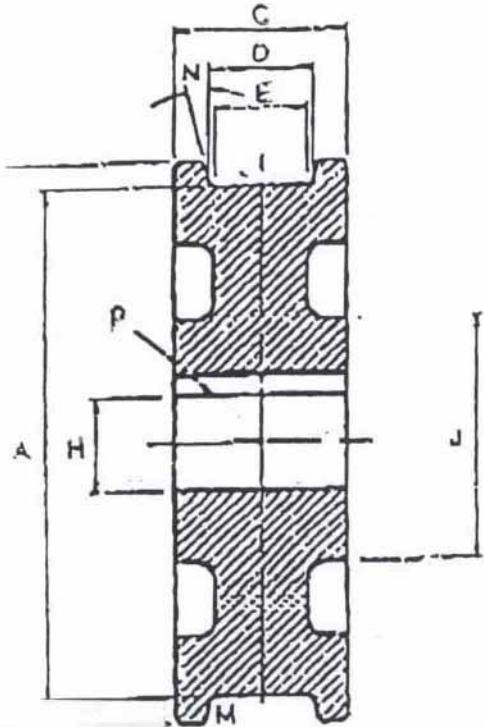

24" CRANE WHEEL

| | |
|------------------------|---------|
| TREAD DIAMETER "A" | 24 |
| TREAD TYPE "M" | TAPERED |
| TREAD WIDTH LOWER "E" | 3 1/2 |
| BORE DIAMETER "H" | 6 1/2 |
| OUTSIDE DIAMETER "B" | 26 |
| WIDTH OVER FLANGES "C" | 6 1/4 |
| TREAD WIDTH UPPER "D" | 4 1/2 |
| HUB DIAMETER "J" | 12 1/2 |