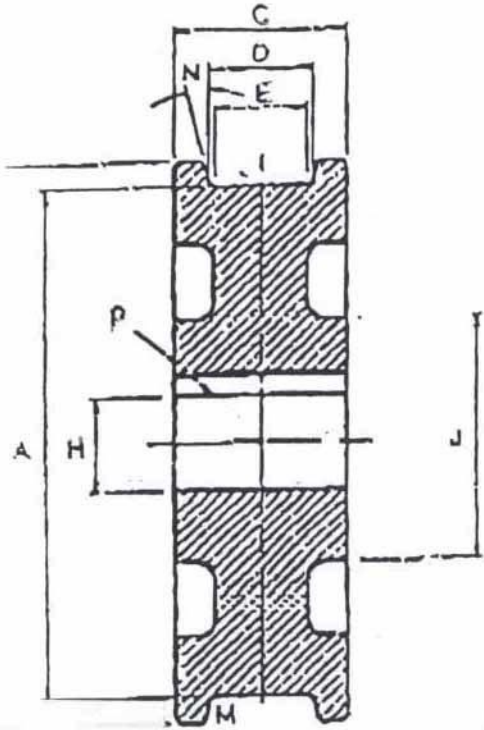

24" CRANE WHEEL

TREAD DIAMETER "A"	24
TREAD TYPE "M"	TAPERED
TREAD WIDTH LOWER "E"	3
BORE DIAMETER "H"	5 1/4
OUTSIDE DIAMETER "B"	26
WIDTH OVER FLANGES "C"	5
TREAD WIDTH UPPER "D"	3 1/2
HUB DIAMETER "J"	13 1/2