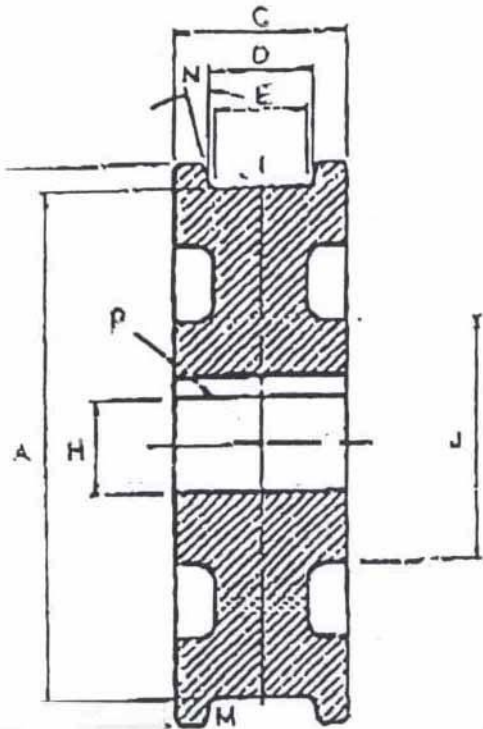

24" CRANE WHEEL

TREAD DIAMETER "A"	24
TREAD TYPE "M"	TAPERED
TREAD WIDTH LOWER "E"	4
BORE DIAMETER "H"	6 1/2
OUTSIDE DIAMETER "B"	26
WIDTH OVER FLANGES "C"	6 1/2
TREAD WIDTH UPPER "D"	4 3/4
HUB DIAMETER "J"	12 1/2