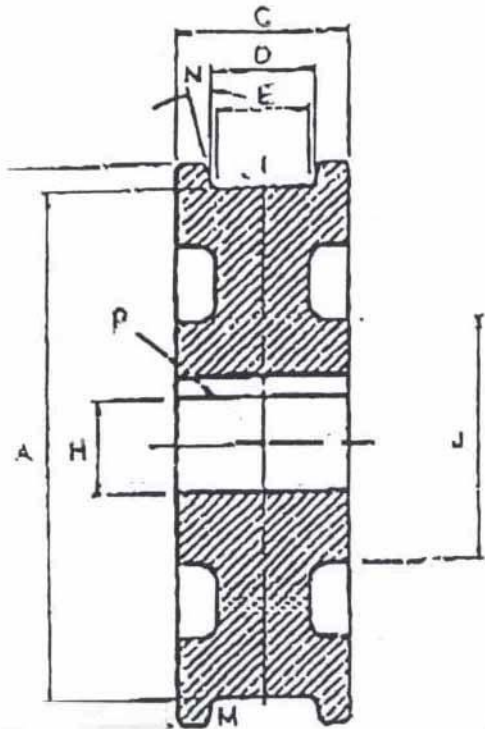

24" CRANE WHEEL

| | |
|------------------------|---------|
| TREAD DIAMETER "A" | 24 |
| TREAD TYPE "M" | TAPERED |
| TREAD WIDTH LOWER "E" | 3 5/8 |
| BORE DIAMETER "H" | 6 3/4 |
| OUTSIDE DIAMETER "B" | 26 |
| WIDTH OVER FLANGES "C" | 6 1/4 |
| TREAD WIDTH UPPER "D" | 4 1/2 |
| HUB DIAMETER "J" | 10 |