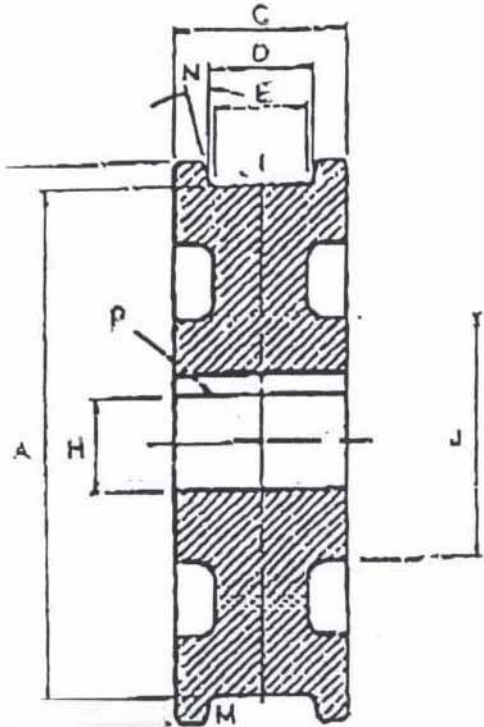

24" CRANE WHEEL

TREAD DIAMETER "A"	24
TREAD TYPE "M"	TAPERED
TREAD WIDTH LOWER "E"	3 3/4
BORE DIAMETER "H"	7
OUTSIDE DIAMETER "B"	26
WIDTH OVER FLANGES "C"	6
TREAD WIDTH UPPER "D"	4 1/2
HUB DIAMETER "J"	12 1/2