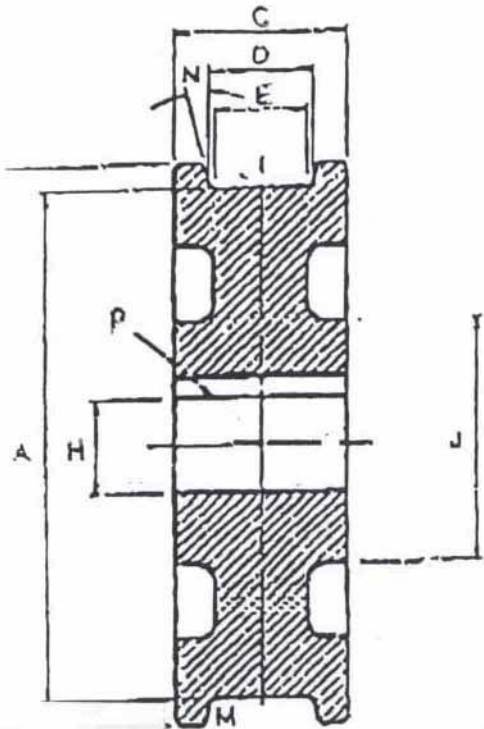

24" CRANE WHEEL

TREAD DIAMETER "A"	24
TREAD TYPE "M"	TAPERED
TREAD WIDTH LOWER "E"	4 5/8
BORE DIAMETER "H"	4 1/2
OUTSIDE DIAMETER "B"	26
WIDTH OVER FLANGES "C"	6 1/4
TREAD WIDTH UPPER "D"	5
HUB DIAMETER "J"	14