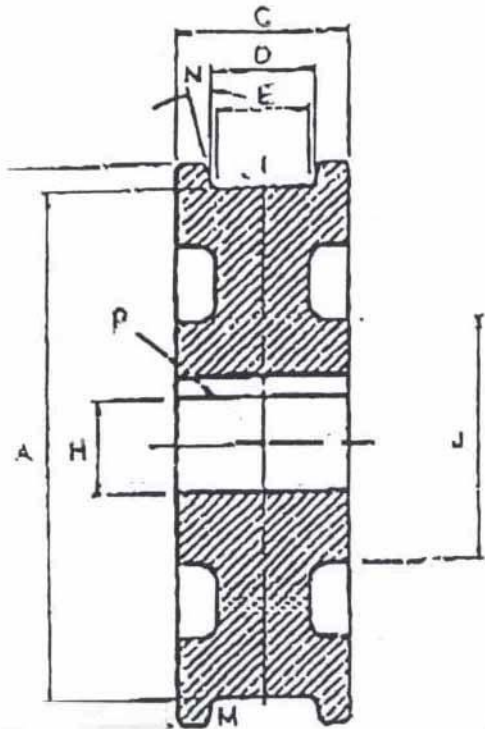

## 24" CRANE WHEEL

TREAD DIAMETER "A"	24
TREAD TYPE "M"	TAPERED
TREAD WIDTH LOWER "E"	2 3/4
BORE DIAMETER "H"	5 5/8
OUTSIDE DIAMETER "B"	26
WIDTH OVER FLANGES "C"	5
TREAD WIDTH UPPER "D"	3 1/2
HUB DIAMETER "J"	10 3/4