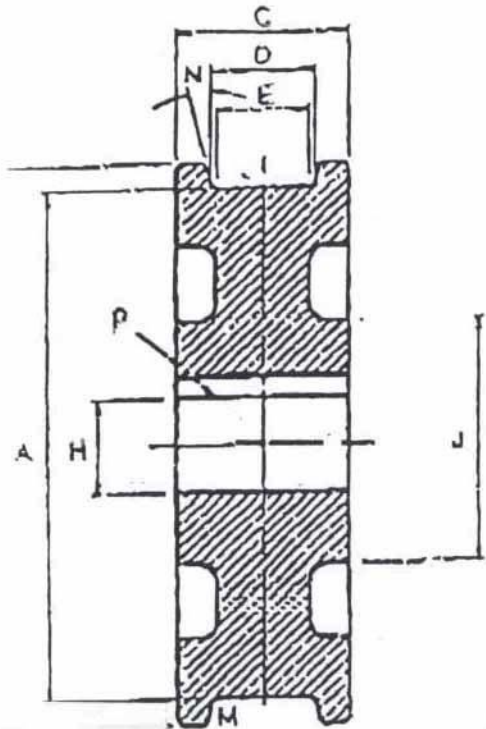

## 21" CRANE WHEEL

TREAD DIAMETER "A"	21
TREAD TYPE "M"	STRAIGHT
TREAD WIDTH LOWER "E"	2 1/2
BORE DIAMETER "H"	2 3/4
OUTSIDE DIAMETER "B"	23
WIDTH OVER FLANGES "C"	5 1/2
TREAD WIDTH UPPER "D"	3 1/2
HUB DIAMETER "J"	11 1/2