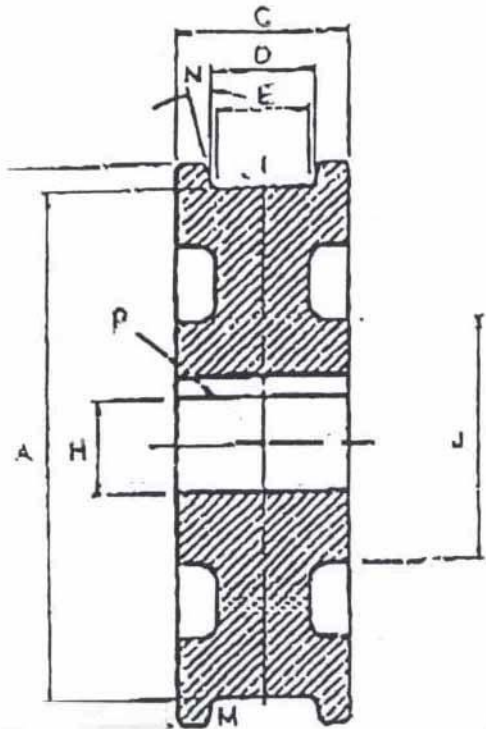

21" CRANE WHEEL

TREAD DIAMETER "A"	21
TREAD TYPE "M"	STRAIGHT
TREAD WIDTH LOWER "E"	2 3/4
BORE DIAMETER "H"	2 3/4
OUTSIDE DIAMETER "B"	23
WIDTH OVER FLANGES "C"	5 1/2
TREAD WIDTH UPPER "D"	5 1/2
HUB DIAMETER "J"	11 1/2