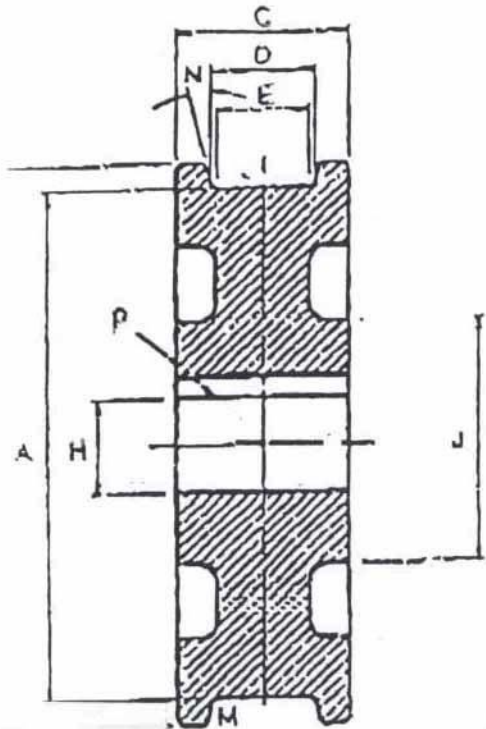

21" CRANE WHEEL

TREAD DIAMETER "A"	21
TREAD TYPE "M"	STRAIGHT
TREAD WIDTH LOWER "E"	2 1/8
BORE DIAMETER "H"	2 7/8
OUTSIDE DIAMETER "B"	23
WIDTH OVER FLANGES "C"	5 3/8
TREAD WIDTH UPPER "D"	2 3/4
HUB DIAMETER "J"	10