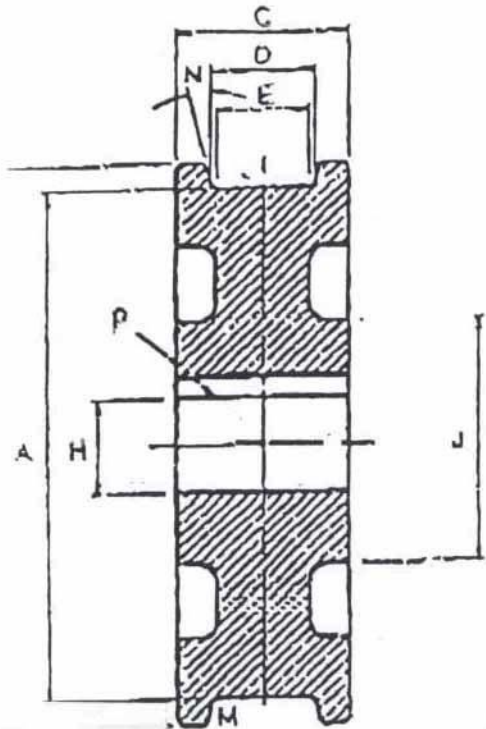

## 21" CRANE WHEEL

TREAD DIAMETER "A"	21
TREAD TYPE "M"	STRAIGHT
TREAD WIDTH LOWER "E"	2 1/4
BORE DIAMETER "H"	4 1/4
OUTSIDE DIAMETER "B"	23
WIDTH OVER FLANGES "C"	5
TREAD WIDTH UPPER "D"	3
HUB DIAMETER "J"	10 1/4