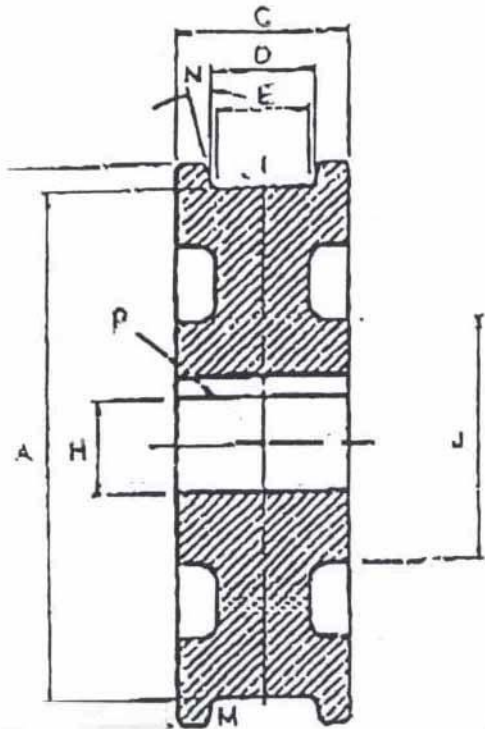

21" CRANE WHEEL

TREAD DIAMETER "A"	21
TREAD TYPE "M"	STRAIGHT
TREAD WIDTH LOWER "E"	2
BORE DIAMETER "H"	2 3/4
OUTSIDE DIAMETER "B"	23
WIDTH OVER FLANGES "C"	5 3/8
TREAD WIDTH UPPER "D"	2 1/4
HUB DIAMETER "J"	10