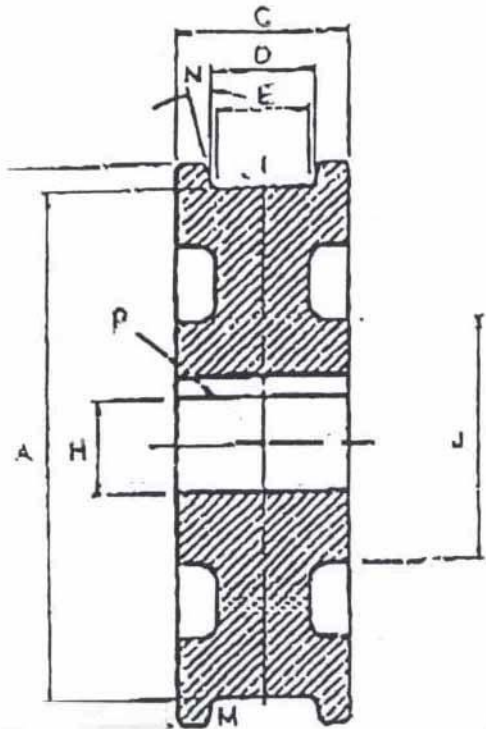

21" CRANE WHEEL

TREAD DIAMETER "A"	21
TREAD TYPE "M"	STRAIGHT
TREAD WIDTH LOWER "E"	2
BORE DIAMETER "H"	3
OUTSIDE DIAMETER "B"	23
WIDTH OVER FLANGES "C"	5 3/8
TREAD WIDTH UPPER "D"	2 3/4
HUB DIAMETER "J"	10