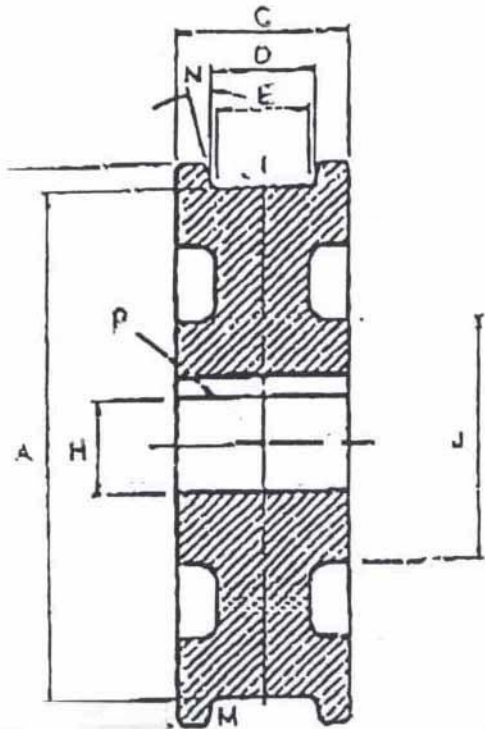

18" CRANE WHEEL

TREAD DIAMETER "A"	18
TREAD TYPE "M"	STRAIGHT
TREAD WIDTH LOWER "E"	2 3/4
BORE DIAMETER "H"	3 3/8
OUTSIDE DIAMETER "B"	20
WIDTH OVER FLANGES "C"	4 1/4
TREAD WIDTH UPPER "D"	
HUB DIAMETER "J"	9