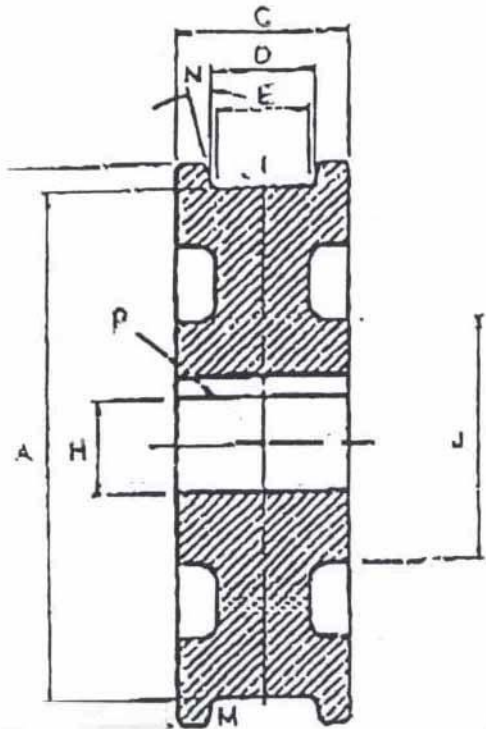

## 18" CRANE WHEEL

TREAD DIAMETER "A"	18
TREAD TYPE "M"	STRAIGHT
TREAD WIDTH LOWER "E"	2 3/4
BORE DIAMETER "H"	3 5/8
OUTSIDE DIAMETER "B"	20
WIDTH OVER FLANGES "C"	4 1/4
TREAD WIDTH UPPER "D"	
HUB DIAMETER "J"	4 1/4

FIGURE 1

INVENTORY ID: 114736-000-00