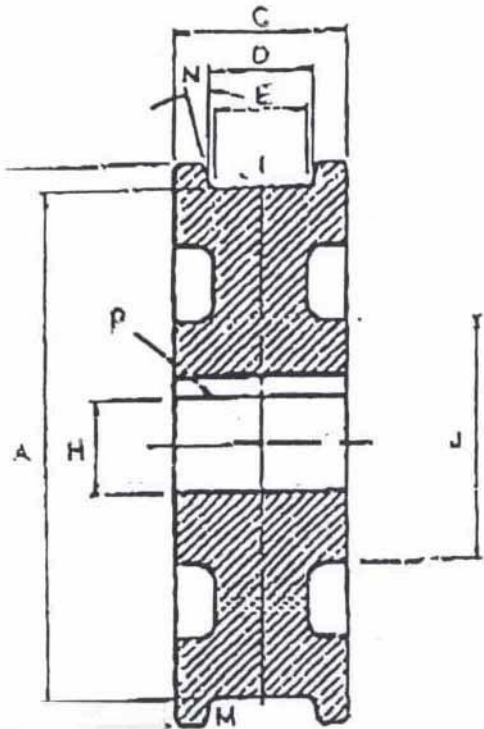

18" CRANE WHEEL

TREAD DIAMETER "A"	18
TREAD TYPE "M"	STRAIGHT
TREAD WIDTH LOWER "E"	2 1/2
BORE DIAMETER "H"	5 3/8
OUTSIDE DIAMETER "B"	20
WIDTH OVER FLANGES "C"	5 1/8
TREAD WIDTH UPPER "D"	3 3/8
HUB DIAMETER "J"	3 3/4