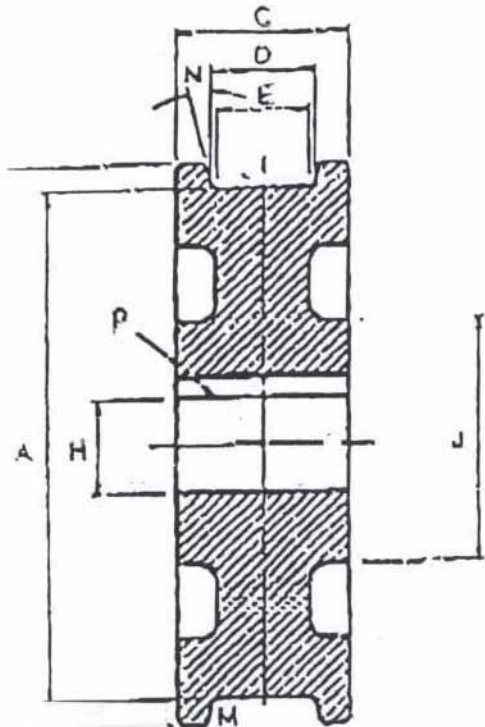

18" CRANE WHEEL

TREAD DIAMETER "A"	18
TREAD TYPE "M"	STRAIGHT
TREAD WIDTH LOWER "E"	2 1/4
BORE DIAMETER "H"	4
OUTSIDE DIAMETER "B"	19 3/4
WIDTH OVER FLANGES "C"	4 1/4
TREAD WIDTH UPPER "D"	2 3/4
HUB DIAMETER "J"	8