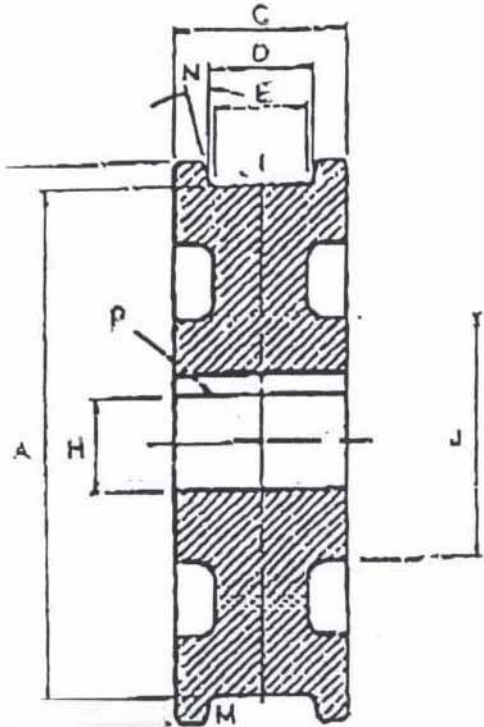

18" CRANE WHEEL

TREAD DIAMETER "A"	18
TREAD TYPE "M"	STRAIGHT
TREAD WIDTH LOWER "E"	2 5/8
BORE DIAMETER "H"	5
OUTSIDE DIAMETER "B"	20
WIDTH OVER FLANGES "C"	5 5/8
TREAD WIDTH UPPER "D"	3 1/4
HUB DIAMETER "J"	11 3/8