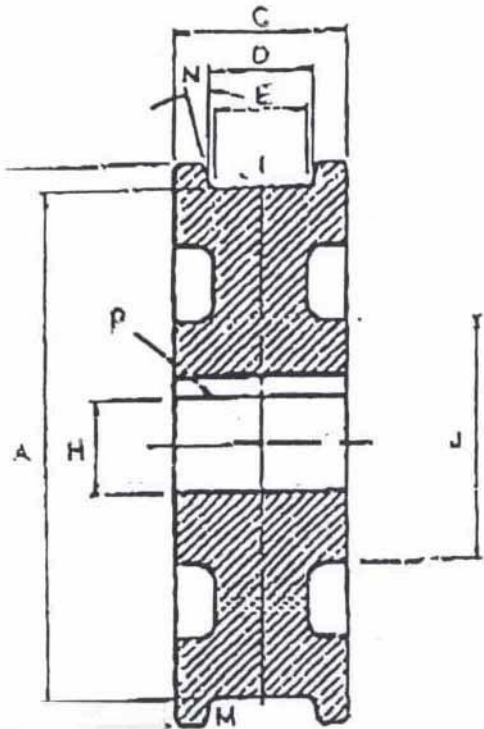

18" CRANE WHEEL

TREAD DIAMETER "A"	18
TREAD TYPE "M"	STRAIGHT
TREAD WIDTH LOWER "E"	3 1/4
BORE DIAMETER "H"	5
OUTSIDE DIAMETER "B"	20
WIDTH OVER FLANGES "C"	5 1/2
TREAD WIDTH UPPER "D"	4
HUB DIAMETER "J"	12