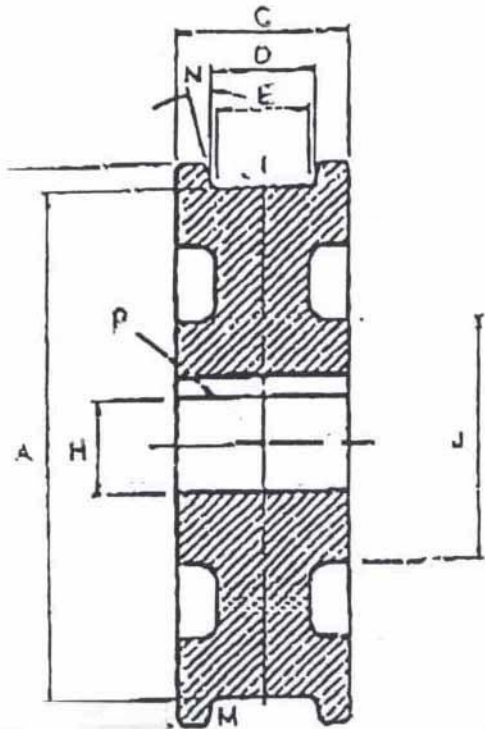

18" CRANE WHEEL

TREAD DIAMETER "A"	18
TREAD TYPE "M"	STRAIGHT
TREAD WIDTH LOWER "E"	3 3/8
BORE DIAMETER "H"	5
OUTSIDE DIAMETER "B"	20
WIDTH OVER FLANGES "C"	5 1/2
TREAD WIDTH UPPER "D"	4
HUB DIAMETER "J"	3 3/4