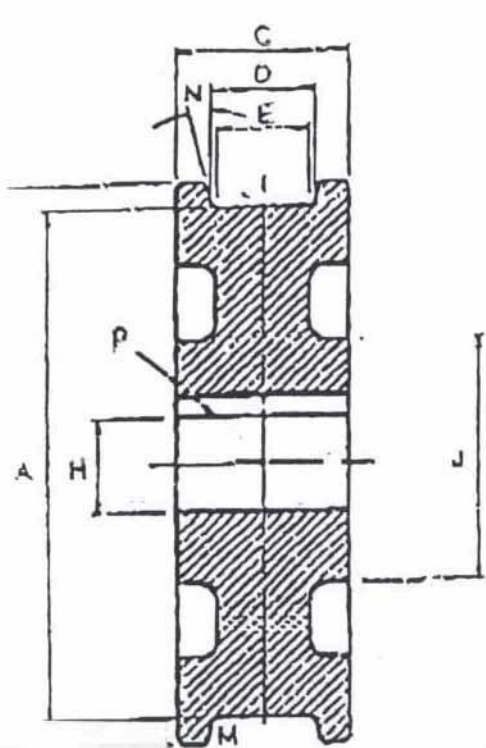

18" CRANE WHEEL

TREAD DIAMETER "A"	18
TREAD TYPE "M"	STRAIGHT
TREAD WIDTH LOWER "E"	3 1/4
BORE DIAMETER "H"	5 7/8
OUTSIDE DIAMETER "B"	20
WIDTH OVER FLANGES "C"	5 1/2
TREAD WIDTH UPPER "D"	3 3/4
HUB DIAMETER "J"	10 3/4