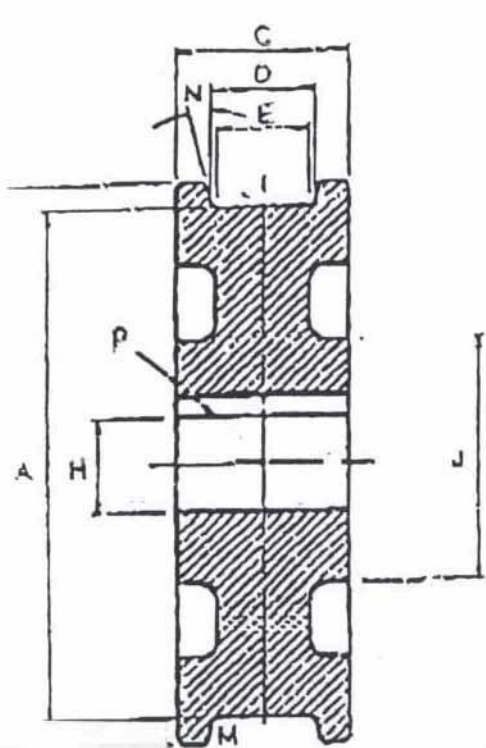

18" CRANE WHEEL

TREAD DIAMETER "A"	18
TREAD TYPE "M"	STRAIGHT
TREAD WIDTH LOWER "E"	3 1/4
BORE DIAMETER "H"	5 1/2
OUTSIDE DIAMETER "B"	20
WIDTH OVER FLANGES "C"	5 1/2
TREAD WIDTH UPPER "D"	3 3/4
HUB DIAMETER "J"	10 1/2