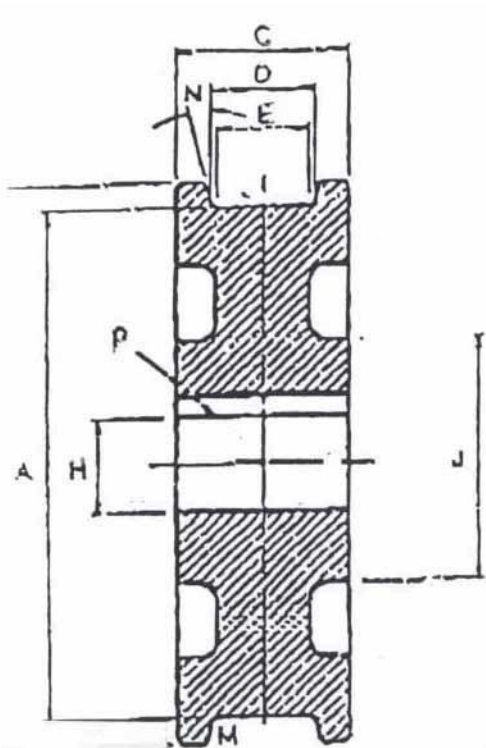

27 1/8" - 26 7/8" CRANE WHEEL

TREAD DIAMETER "A"	27 1/8 - 26 7/8
TREAD TYPE "M"	TAPERED
TREAD WIDTH LOWER "E"	3 1/4
BORE DIAMETER "H"	4 3/4
OUTSIDE DIAMETER "B"	29
WIDTH OVER FLANGES "C"	6
TREAD WIDTH UPPER "D"	4 1/4
HUB DIAMETER "J"	