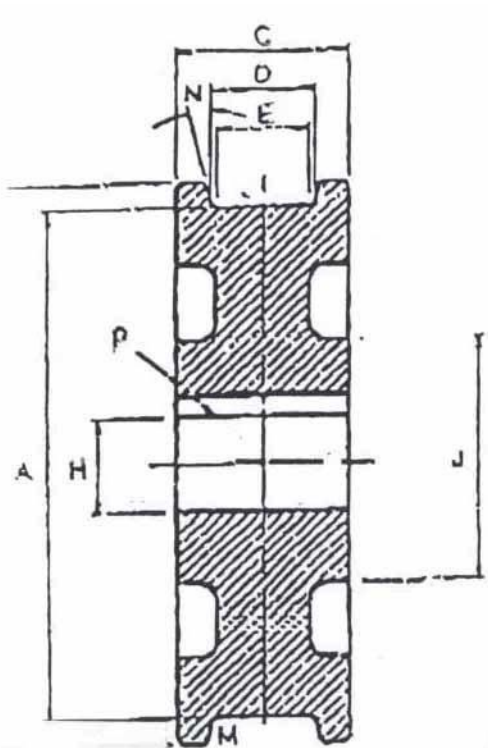

24" - 23 3/4" CRANE WHEEL

TREAD DIAMETER "A"	24 - 23 3/4
TREAD TYPE "M"	TAPERED
TREAD WIDTH LOWER "E"	3 1/4
BORE DIAMETER "H"	5
OUTSIDE DIAMETER "B"	26
WIDTH OVER FLANGES "C"	6 3/4
TREAD WIDTH UPPER "D"	4 1/2
HUB DIAMETER "J"	