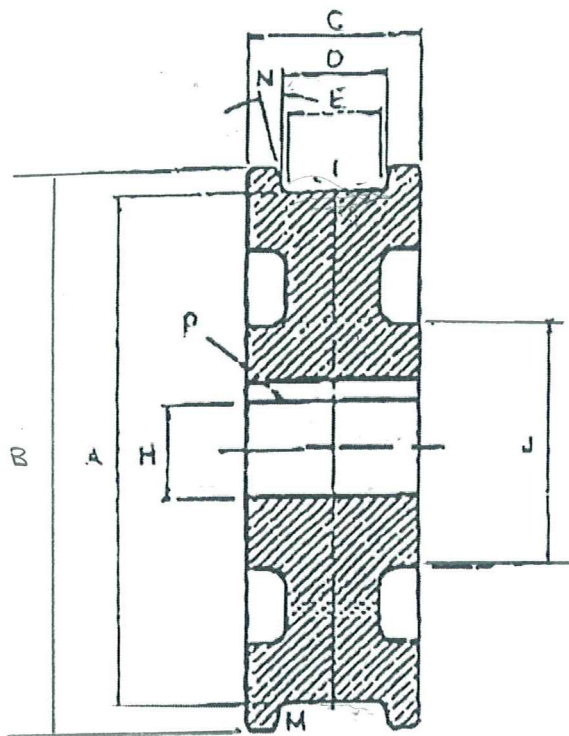

14" CRANE WHEEL

TREAD DIAMETER "A"	13 1/2
TREAD TYPE "M"	STRAIGHT
TREAD WIDTH LOWER "E"	1 5/8
BORE DIAMETER "H"	2 15/16
OUTSIDE DIAMETER "B"	14 1/2
WIDTH OVER FLANGES "C"	3 1/2
TREAD WIDTH UPPER "D"	2 1/16
HUB DIAMETER "J"	5 1/2

INVENTORY ID: 114707-000-00

FIGURE 1

CASEY