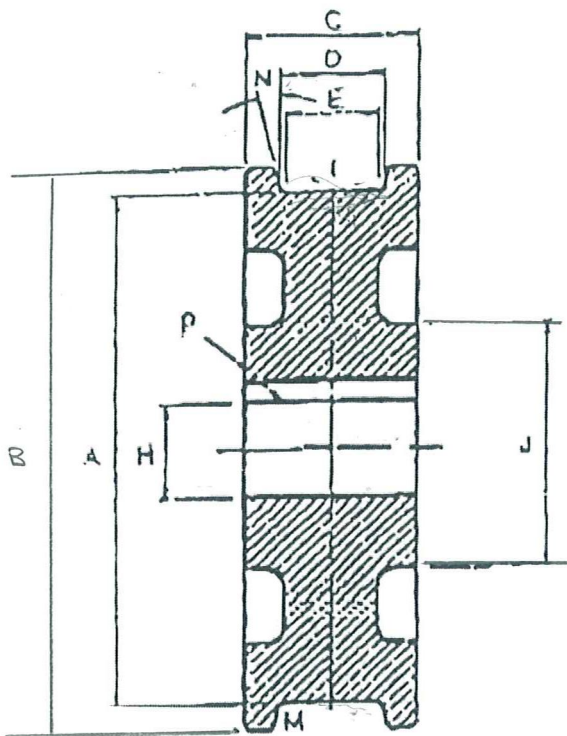

15" CRANE WHEEL

TREAD DIAMETER "A"	14 1/2
TREAD TYPE "M"	STRAIGHT
TREAD WIDTH LOWER "E"	1 5/8
BORE DIAMETER "H"	2 15/16
OUTSIDE DIAMETER "B"	14 1/2
WIDTH OVER FLANGES "C"	3 1/2
TREAD WIDTH UPPER "D"	2 1/16
HUB DIAMETER "J"	5 1/2

INVENTORY ID: 114706-000-00

FIGURE 1

CASEY