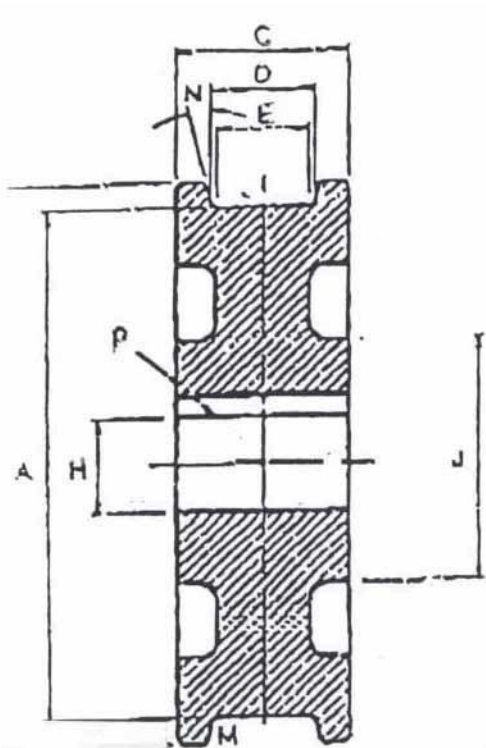

## 24" CRANE WHEEL

TREAD DIAMETER "A"	24
TREAD TYPE "M"	STRAIGHT
TREAD WIDTH LOWER "E"	2 5/16
BORE DIAMETER "H"	2 1/4
OUTSIDE DIAMETER "B"	26
WIDTH OVER FLANGES "C"	5
TREAD WIDTH UPPER "D"	3 5/16
HUB DIAMETER "J"	10 3/4