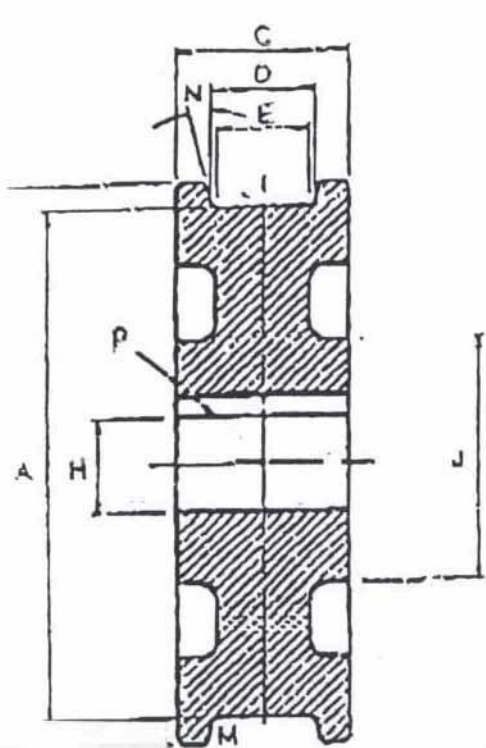

# 18" CRANE WHEEL

TREAD DIAMETER "A"	18
TREAD TYPE "M"	STRAIGHT
TREAD WIDTH LOWER "E"	2 7/16
BORE DIAMETER "H"	5 1/2
OUTSIDE DIAMETER "B"	20
WIDTH OVER FLANGES "C"	5
TREAD WIDTH UPPER "D"	3 1/4
HUB DIAMETER "J"	9 1/2

INVENTORY ID: 114704-000-00